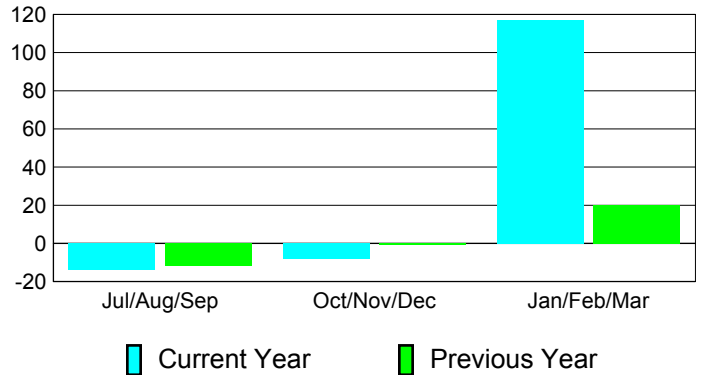

**Membership Results
2010-2011**

**Membership
2009-2010**

| Month | Net Memb Goal | Actual New Memb | Actual Dropped Memb | Gain/Loss of Memb | Gain/Loss of Memb |
|---------------|---------------|-----------------|---------------------|-------------------|-------------------|
| Jul/Aug/Sep | 5 | 40 | -54 | -14 | -12 |
| Oct/Nov/Dec | 40 | 53 | -61 | -8 | -1 |
| Jan/Feb/Mar | 60 | 129 | -12 | 117 | 20 |
| Totals | 105 | 222 | -127 | 95 | 7 |

Membership Results 2010-2011

Goal, New, Dropped, Gain/Loss

Comparison of Membership Gain/Loss

Current Year Compared to the Previous Year

Gender Comparison 2010-2011

Jul/Aug/Sep

Oct/Nov/Dec

Jan/Feb/Mar