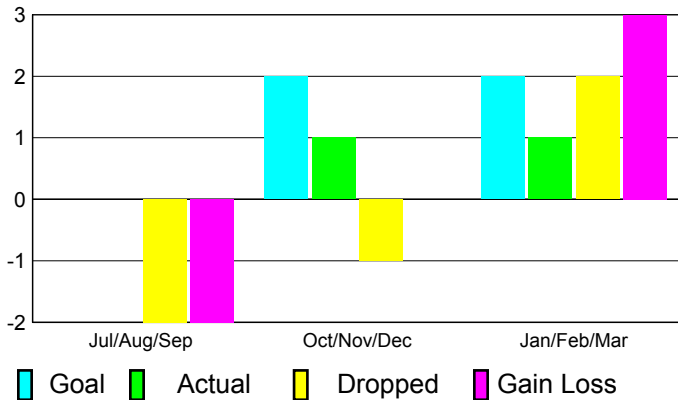

2010-2011 GMT Reports for District (or Undistricted) **District B 7**

GMT: Joel R. Gómez Franco

Location: MEXICO

GMT CA: 3

CLUBS

**Club Results
2010-2011**

**Clubs
2009-2010**

| Month | New Club Goal | Actual New Clubs | Actual Dropped Clubs | Gain/Loss of Clubs | Gain/Loss of Clubs |
|---------------|---------------|------------------|----------------------|--------------------|--------------------|
| Jul/Aug/Sep | 0 | 0 | -2 | -2 | 0 |
| Oct/Nov/Dec | 2 | 1 | -1 | 0 | 0 |
| Jan/Feb/Mar | 2 | 1 | 2 | 3 | 1 |
| Totals | 4 | 2 | -1 | 1 | 1 |

Club Results 2010-2011

Goal, New, Dropped, Gain/Loss

Comparison of Club Gain/Loss

Current Year Compared to the Previous Year

YTD Status Quo Clubs 2010-2011

Status Quo Clubs Compared to Status Quo Members

MEMBERSHIP