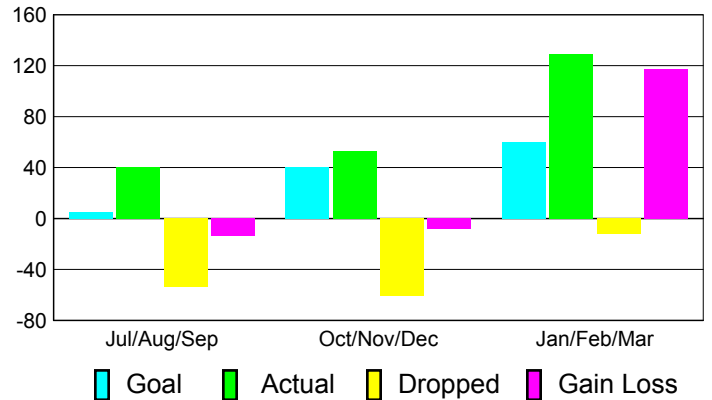

Membership Results 2010-2011

Goal, New, Dropped, Gain/Loss

Comparison of Membership Gain/Loss

Current Year Compared to the Previous Year